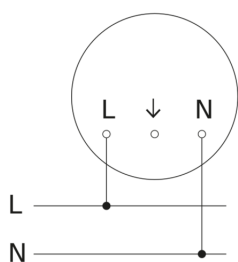

Sensor-switched LED outdoor light - Professional Line

DL Vario Quattro PRO S

Neutral white silver
EAN 4007841 035495
Article number 035495

Master circuit diagram

Master/master interconnection circuit diagram